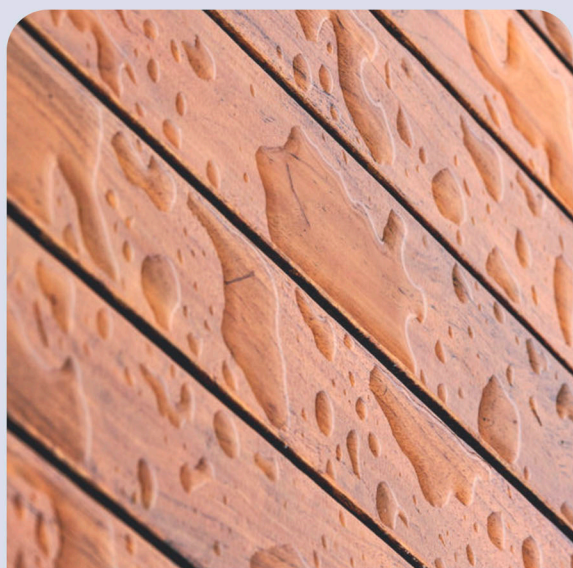

WALNUT

Silkwood

PERSIANA HORIZONTAL 50MM

SILKWOOD

SW WHITE

SW GREY

SW DARK GREY

Ecowood