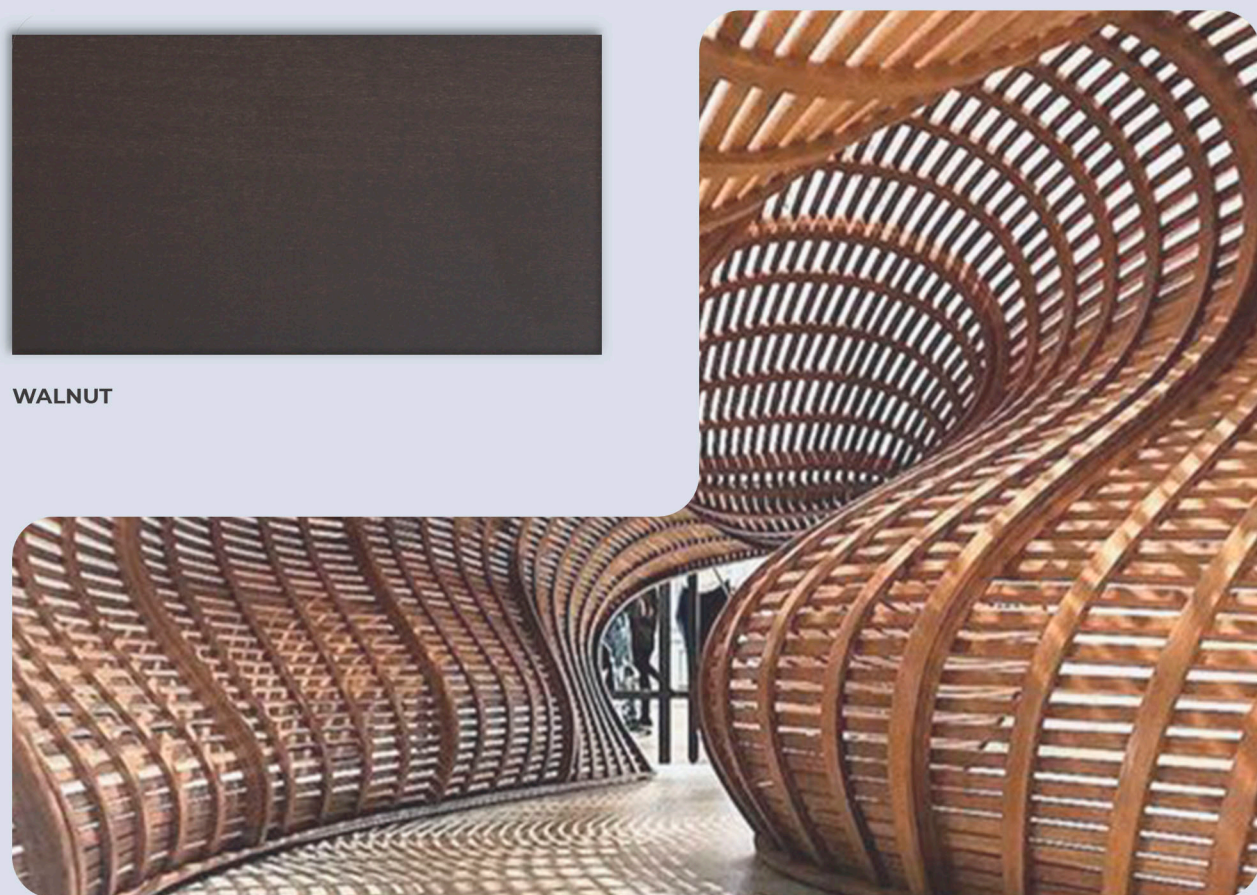

Basswood

PERSIANA HORIZONTAL

BASSWOOD 50MM